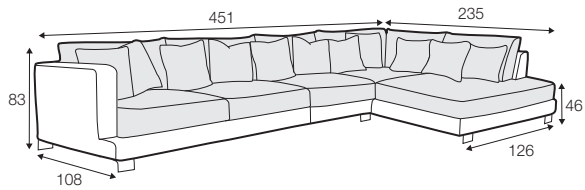

LUX lux

FC fixed

modular system

All drawings shown height with leg no. 84 H-8.

armchair

armchair wide

footstool 97x82

footstool 107x92

2 seater

3 seater / or 3 seater divided

set 1
3 seater left + armchair wide right

set 2 right / or left
2 seater left / or right + divan right / or left

set 3 right / or left
3 seater left / or right + divan right / or left

set 4 right / or left
2 seater left / or right + armchair without armrests
+ divan right / or left

set 5 right / or left
3 seater left / or right + armchair without armrests
+ divan right / or left

set 6 right / or left
2 seater left / or right + armchair wide without armrests
+ divan right / or left

corner 35° right / or left

extra dimensions

depth of seat

accessories

cushion
40x40

headrest with roll L-70

armrest protection

legs