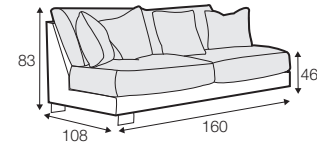

LUX lux

FC fixed

modular system

All drawings shown height with leg no. 84 H-8.

armchair

armchair wide

footstool 97x82

footstool 107x92

set 4 right / or left
2 seater left / or right + armchair without armrests
+ divan right / or left

set 5 right / or left
3 seater left / or right + armchair without armrests
+ divan right / or left

set 6 right / or left
2 seater left / or right + armchair wide without armrests
+ divan right / or left

set 7 right / or left

3 seater left / or right + armchair wide without armrests
+ divan right / or left

modular system

elements of the modular system

armchair left / or right

armchair
without armrests

armchair wide left / or right

armchair wide
without armrests

2 seater left / or right

2 seater without armrests

3 seater left / or right

3 seater without armrests

bench right / or left

divan divided right / or left

corner 90°