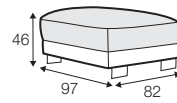

LUX lux

FC fixed

modular system

All drawings shown height with leg no. 84 H-8.

armchair

armchair wide

footstool 97x82

footstool 107x92

2 seater

3 seater / or 3 seater divided

set 1
3 seater left + armchair wide right

set 2 right / or left
2 seater left / or right + divan right / or left

set 3 right / or left
3 seater left / or right + divan right / or left

set 4 right / or left
2 seater left / or right + armchair without armrests
+ divan right / or left

set 5 right / or left
3 seater left / or right + armchair without armrests
+ divan right / or left

set 6 right / or left
2 seater left / or right + armchair wide without armrests
+ divan right / or left

corner 35° right / or left

extra dimensions

depth of seat

accessories

cushion
40x40

headrest with roll L-70

armrest protection

legs