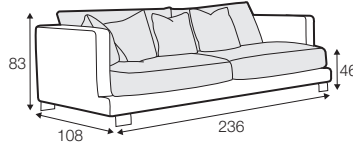

LUX lux

FC fixed

modular system

All drawings shown height with leg no. 84 H-8.

armchair

armchair wide

footstool 97x82

footstool 107x92

2 seater

3 seater / or 3 seater divided

set 1
3 seater left + armchair wide right

set 2 right / or left
2 seater left / or right + divan right / or left

set 3 right / or left
3 seater left / or right + divan right / or left

set 4 right / or left
2 seater left / or right + armchair without armrests
+ divan right / or left

set 5 right / or left
3 seater left / or right + armchair without armrests
+ divan right / or left

set 6 right / or left
2 seater left / or right + armchair wide without armrests
+ divan right / or left

corner 35° right / or left

extra dimensions

depth of seat

accessories

cushion
40x40

headrest with roll L-70

armrest protection

legs