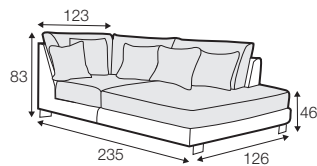

LUX lux

FC fixed

modular system

All drawings shown height with leg no. 84 H-8.

armchair

armchair wide

footstool 97x82

footstool 107x92

set 7 right / or left

3 seater left / or right + armchair wide without armrests
+ divan right / or left

modular system

elements of the modular system

armchair left / or right

armchair
without armrests

armchair wide left / or right

armchair wide
without armrests

2 seater left / or right

2 seater without armrests

3 seater left / or right

3 seater without armrests

bench right / or left

divan divided right / or left

corner 90°

corner 35° right / or left

extra dimensions

depth of seat

accessories

cushion
40x40

headrest with roll L-70

armrest protection

legs