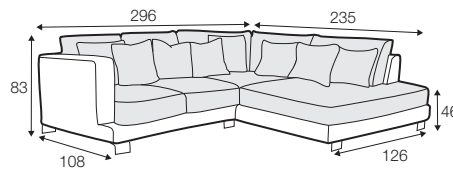

LUX lux

FC fixed

modular system

All drawings shown height with leg no. 84 H-8.

armchair

armchair wide

footstool 97x82

footstool 107x92

2 seater

3 seater / or 3 seater divided

set 1
3 seater left + armchair wide right

set 2 right / or left
2 seater left / or right + divan right / or left

set 3 right / or left
3 seater left / or right + divan right / or left

corner 35° right / or left

extra dimensions

depth of seat

accessories

cushion
40x40

headrest with roll L-70

armrest protection

legs