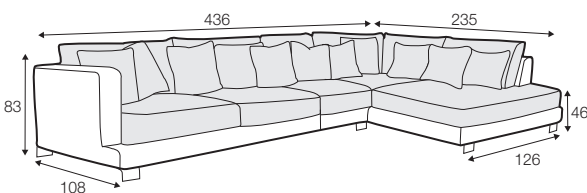

LUX lux

FC fixed

modular system

All drawings shown height with leg no. 84 H-8.

armchair

armchair wide

footstool 97x82

footstool 107x92

2 seater

3 seater / or 3 seater divided

set 1
3 seater left + armchair wide right

set 2 right / or left
2 seater left / or right + divan right / or left

set 3 right / or left
3 seater left / or right + divan right / or left

set 4 right / or left
2 seater left / or right + armchair without armrests
+ divan right / or left

set 5 right / or left
3 seater left / or right + armchair without armrests
+ divan right / or left

set 6 right / or left
2 seater left / or right + armchair wide without armrests
+ divan right / or left

corner 35° right / or left

extra dimensions

depth of seat

accessories

cushion
40x40

headrest with roll L-70

armrest protection

legs