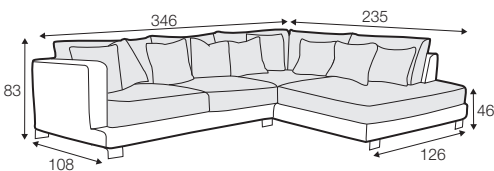

LUX lux

FC fixed

modular system

All drawings shown height with leg no. 84 H-8.

armchair

armchair wide

footstool 97x82

footstool 107x92

2 seater

3 seater / or 3 seater divided

set 1
3 seater left + armchair wide right

set 2 right / or left
2 seater left / or right + divan right / or left

set 3 right / or left
3 seater left / or right + divan right / or left

set 4 right / or left
2 seater left / or right + armchair without armrests
+ divan right / or left

set 5 right / or left
3 seater left / or right + armchair without armrests
+ divan right / or left

set 6 right / or left
2 seater left / or right + armchair wide without armrests
+ divan right / or left

corner 35° right / or left

extra dimensions

depth of seat

accessories

cushion
40x40

headrest with roll L-70

armrest protection

legs