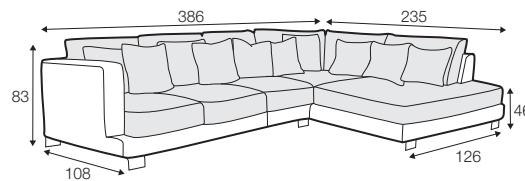

LUX lux

FC fixed

modular system

All drawings shown height with leg no. 84 H-8.

armchair

armchair wide

footstool 97x82

footstool 107x92

2 seater

3 seater / or 3 seater divided

set 1
3 seater left + armchair wide right

set 2 right / or left
2 seater left / or right + divan right / or left

set 3 right / or left
3 seater left / or right + divan right / or left

set 4 right / or left
2 seater left / or right + armchair without armrests
+ divan right / or left

set 5 right / or left
3 seater left / or right + armchair without armrests
+ divan right / or left

set 6 right / or left
2 seater left / or right + armchair wide without armrests
+ divan right / or left

corner 35° right / or left

extra dimensions

depth of seat

accessories

cushion
40x40

headrest with roll L-70

armrest protection

legs