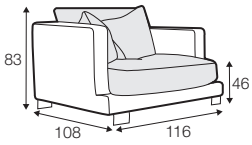

LUX lux

FC fixed

modular system

All drawings shown height with leg no. 84 H-8.

armchair

armchair wide

footstool 97x82

footstool 107x92

2 seater

3 seater / or 3 seater divided

set 1
3 seater left + armchair wide right

set 2 right / or left
2 seater left / or right + divan right / or left

set 3 right / or left
3 seater left / or right + divan right / or left

corner 35° right / or left

extra dimensions

depth of seat

accessories

cushion
40x40

headrest with roll L-70

armrest protection

legs