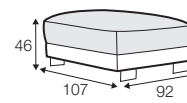

LUX lux

FC fixed

modular system

All drawings shown height with leg no. 84 H-8.

armchair

armchair wide

footstool 97x82

footstool 107x92

2 seater

3 seater / or 3 seater divided

set 1
3 seater left + armchair wide right

set 2 right / or left
2 seater left / or right + divan right / or left

set 3 right / or left
3 seater left / or right + divan right / or left

set 4 right / or left
2 seater left / or right + armchair without armrests
+ divan right / or left

set 5 right / or left
3 seater left / or right + armchair without armrests
+ divan right / or left

set 6 right / or left
2 seater left / or right + armchair wide without armrests
+ divan right / or left

corner 35° right / or left

extra dimensions

depth of seat

accessories

cushion
40x40

headrest with roll L-70

armrest protection

legs