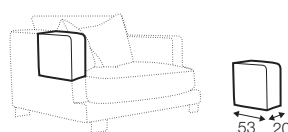

armchair wide
without armrests

2 seater left / or right

2 seater without armrests

3 seater left / or right

3 seater without armrests

bench right / or left

divan divided right / or left

corner 90°

corner 35° right / or left

extra dimensions

depth of seat

accessories

cushion
40x40

headrest with roll L-70

armrest protection

legs

no. 07
wood

no. 105
wood

no. 84
metal chrome,
painted black or grey
and brushed steel*

*please check a cost of brushed steel finish with a sale representative

Sits reserves the right to change construction of products and components used due to improving durability of product and customer satisfaction without any further notice. Explicit ± 2 cm tolerance of all elements sizes.