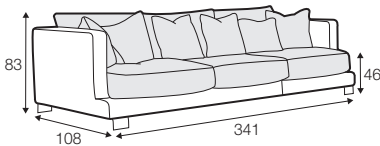

LUX lux

FC fixed

modular system

All drawings shown height with leg no. 84 H-8.

armchair

armchair wide

footstool 97x82

footstool 107x92

2 seater

3 seater / or 3 seater divided

set 1
3 seater left + armchair wide right

set 2 right / or left
2 seater left / or right + divan right / or left

set 3 right / or left
3 seater left / or right + divan right / or left

set 4 right / or left
2 seater left / or right + armchair without armrests
+ divan right / or left

set 5 right / or left
3 seater left / or right + armchair without armrests
+ divan right / or left

set 6 right / or left
2 seater left / or right + armchair wide without armrests
+ divan right / or left

corner 35° right / or left

extra dimensions

depth of seat

accessories

cushion
40x40

headrest with roll L-70

armrest protection

legs