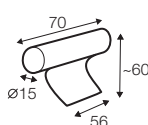

armchair wide
without armrests

2 seater left / or right

2 seater without armrests

3 seater left / or right

3 seater without armrests

bench right / or left

divan divided right / or left

corner 90°

corner 35° right / or left

extra dimensions

depth of seat

accessories

cushion
40x40

headrest with roll L-70

armrest protection

legs

no. 07
wood

no. 105
wood

no. 84
metal chrome,
painted black or grey
and brushed steel*

*please check a cost of brushed steel finish with a sale representative

Sits reserves the right to change construction of products and components used due to improving durability of product and customer satisfaction without any further notice. Explicit ± 2 cm tolerance of all elements sizes.