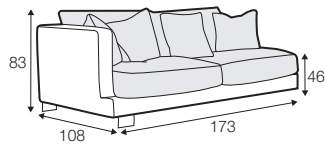

LUX lux

FC fixed

modular system

All drawings shown height with leg no. 84 H-8.

armchair

armchair wide

footstool 97x82

footstool 107x92

set 4 right / or left
2 seater left / or right + armchair without armrests
+ divan right / or left

set 5 right / or left
3 seater left / or right + armchair without armrests
+ divan right / or left

set 6 right / or left
2 seater left / or right + armchair wide without armrests
+ divan right / or left

set 7 right / or left

3 seater left / or right + armchair wide without armrests
+ divan right / or left

modular system

elements of the modular system

armchair left / or right

armchair
without armrests

armchair wide left / or right

armchair wide
without armrests

2 seater left / or right

2 seater without armrests

3 seater left / or right

3 seater without armrests

bench right / or left

divan divided right / or left

corner 90°