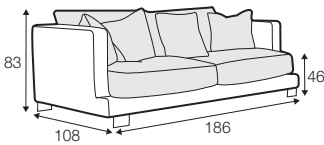

LUX lux

FC fixed

modular system

All drawings shown height with leg no. 84 H-8.

armchair

armchair wide

footstool 97x82

footstool 107x92

2 seater

3 seater / or 3 seater divided

set 1
3 seater left + armchair wide right

set 2 right / or left
2 seater left / or right + divan right / or left

set 3 right / or left
3 seater left / or right + divan right / or left

set 4 right / or left
2 seater left / or right + armchair without armrests
+ divan right / or left

set 5 right / or left
3 seater left / or right + armchair without armrests
+ divan right / or left

set 6 right / or left
2 seater left / or right + armchair wide without armrests
+ divan right / or left

corner 35° right / or left

extra dimensions

depth of seat

accessories

cushion
40x40

headrest with roll L-70

armrest protection

legs