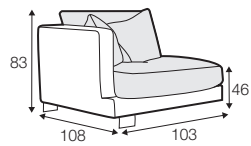

LUX lux

FC fixed

modular system

All drawings shown height with leg no. 84 H-8.

armchair

armchair wide

footstool 97x82

footstool 107x92

set 4 right / or left
2 seater left / or right + armchair without armrests
+ divan right / or left

set 5 right / or left
3 seater left / or right + armchair without armrests
+ divan right / or left

set 6 right / or left
2 seater left / or right + armchair wide without armrests
+ divan right / or left

set 7 right / or left

3 seater left / or right + armchair wide without armrests
+ divan right / or left

modular system

elements of the modular system

armchair left / or right

armchair
without armrests

armchair wide left / or right

corner 35° right / or left

extra dimensions

depth of seat

accessories

cushion
40x40

headrest with roll L-70

armrest protection

legs