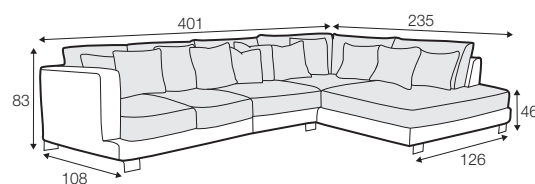

LUX lux

FC fixed

modular system

All drawings shown height with leg no. 84 H-8.

armchair

armchair wide

footstool 97x82

footstool 107x92

2 seater

3 seater / or 3 seater divided

set 1
3 seater left + armchair wide right

set 2 right / or left
2 seater left / or right + divan right / or left

set 3 right / or left
3 seater left / or right + divan right / or left

set 4 right / or left
2 seater left / or right + armchair without armrests
+ divan right / or left

set 5 right / or left
3 seater left / or right + armchair without armrests
+ divan right / or left

set 6 right / or left
2 seater left / or right + armchair wide without armrests
+ divan right / or left

corner 35° right / or left

extra dimensions

depth of seat

accessories

cushion
40x40

headrest with roll L-70

armrest protection

legs