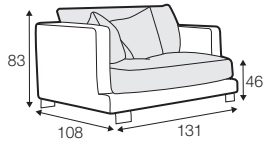

LUX lux

FC fixed

modular system

All drawings shown height with leg no. 84 H-8.

armchair

armchair wide

footstool 97x82

footstool 107x92

2 seater

3 seater / or 3 seater divided

set 1
3 seater left + armchair wide right

set 2 right / or left
2 seater left / or right + divan right / or left

set 3 right / or left
3 seater left / or right + divan right / or left

corner 35° right / or left

extra dimensions

depth of seat

accessories

cushion
40x40

headrest with roll L-70

armrest protection

legs