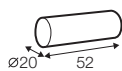

3 seater

set 1 right / or left
3 seater left / or right
+ chaiselongue right / or left

modular system

elements of the modular system

2 seater left / or right

2 seater without armrests

3 seater left / or right

3 seater without armrests

chaiselongue right / or left

divan right / or left

corner 90°

extra dimensions

depth of seat

accessories

cushion
55x55