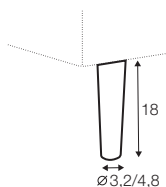

legs

---

no. 141
wood
recommended