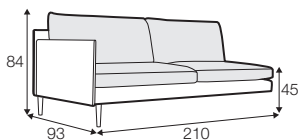

LUX lux

COVERS

FC fixed

SPECIAL

modular system

Leather detail in armrests. All drawings shown height with leg no 141 H-18.

footstool 90x50

2 seater

3 seater

set 1 right / or left
3 seater left / or right
+ chaiselongue right / or left

modular system

elements of the modular system

2 seater left / or right

2 seater without armrests

3 seater left / or right

3 seater without armrests

chaiselongue right / or left

divan right / or left

corner 90°

extra dimensions

depth of seat

accessories

cushion
55x55