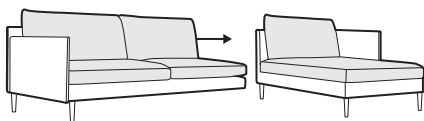

LUX lux

COVERS

FC fixed

SPECIAL

modular system

Leather detail in armrests. All drawings shown height with leg no 141 H-18.

footstool 90x50

2 seater

3 seater

set 1 right / or left
3 seater left / or right
+ chaiselongue right / or left

modular system

elements of the modular system

2 seater left / or right

2 seater without armrests

3 seater left / or right

3 seater without armrests

chaiselongue right / or left

divan right / or left

corner 90°

extra dimensions

depth of seat

accessories

cushion
55x55