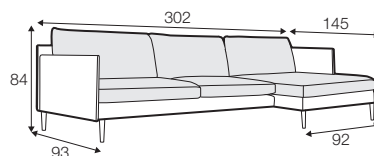

LUX lux

COVERS

FC fixed

SPECIAL

modular system

Leather detail in armrests. All drawings shown height with leg no 141 H-18.

footstool 90x50

2 seater

3 seater

set 1 right / or left
3 seater left / or right
+ chaiselongue right / or left

modular system

elements of the modular system

2 seater left / or right

2 seater without armrests

3 seater left / or right

3 seater without armrests

chaiselongue right / or left

divan right / or left

corner 90°

extra dimensions

depth of seat

accessories

cushion
55x55