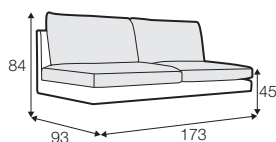

LUX lux

COVERS

FC fixed

SPECIAL

modular system

Leather detail in armrests. All drawings shown height with leg no 141 H-18.

footstool 90x50

2 seater

3 seater

set 1 right / or left
3 seater left / or right
+ chaiselongue right / or left

modular system

elements of the modular system

2 seater left / or right

2 seater without armrests

3 seater left / or right

3 seater without armrests

chaiselongue right / or left

divan right / or left

corner 90°

extra dimensions

depth of seat

accessories

cushion
55x55