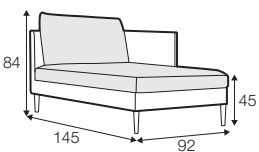

LUX lux

COVERS

FC fixed

SPECIAL

modular system

Leather detail in armrests. All drawings shown height with leg no 141 H-18.

footstool 90x50

2 seater

3 seater

set 1 right / or left
3 seater left / or right
+ chaiselongue right / or left

modular system

elements of the modular system

2 seater left / or right

2 seater without armrests

3 seater left / or right

3 seater without armrests

chaiselongue right / or left

divan right / or left

corner 90°

extra dimensions

depth of seat

accessories

cushion
55x55