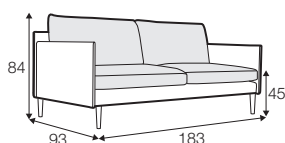

LUX lux

COVERS

FC fixed

SPECIAL

modular system

Leather detail in armrests. All drawings shown height with leg no 141 H-18.

footstool 90x50

2 seater

3 seater

set 1 right / or left
3 seater left / or right
+ chaiselongue right / or left

modular system

elements of the modular system

2 seater left / or right

2 seater without armrests

3 seater left / or right

3 seater without armrests

chaiselongue right / or left

divan right / or left

corner 90°

extra dimensions

depth of seat

accessories

cushion
55x55