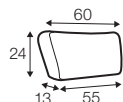

extra dimensions

---

depth of seat

accessories

---

cushion
55x55

cushion
with roll

armrest
cushion

legs

---

no. 141
wood
recommended

no. 177
metal painted
black or grey

no. 139
aluminium