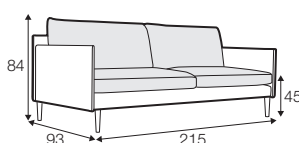

LUX lux

COVERS

FC fixed

SPECIAL

modular system

Leather detail in armrests. All drawings shown height with leg no 141 H-18.

footstool 90x50

2 seater

3 seater

set 1 right / or left
3 seater left / or right
+ chaiselongue right / or left

modular system

elements of the modular system

2 seater left / or right

2 seater without armrests

3 seater left / or right

3 seater without armrests

chaiselongue right / or left

divan right / or left

corner 90°

extra dimensions

depth of seat

accessories

cushion
55x55