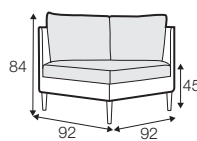

LUX lux

COVERS

FC fixed

SPECIAL

modular system

Leather detail in armrests. All drawings shown height with leg no 141 H-18.

footstool 90x50

2 seater

3 seater

set 1 right / or left
3 seater left / or right
+ chaiselongue right / or left

modular system

elements of the modular system

2 seater left / or right

2 seater without armrests

3 seater left / or right

3 seater without armrests

chaiselongue right / or left

divan right / or left

corner 90°

extra dimensions

depth of seat

accessories

cushion
55x55