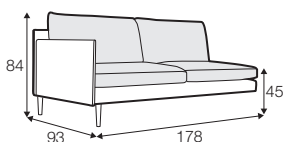

LUX lux

COVERS

FC fixed

SPECIAL

modular system

Leather detail in armrests. All drawings shown height with leg no 141 H-18.

footstool 90x50

2 seater

3 seater

set 1 right / or left
3 seater left / or right
+ chaiselongue right / or left

modular system

elements of the modular system

2 seater left / or right

2 seater without armrests

3 seater left / or right

3 seater without armrests

chaiselongue right / or left

divan right / or left

corner 90°

extra dimensions

depth of seat

accessories

cushion
55x55