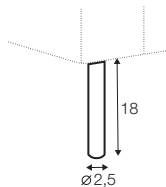

3 seater without armrests

chaiselongue right / or left

divan right / or left

corner 90°

extra dimensions

depth of seat

accessories

cushion
55x55

cushion
with roll

armrest
cushion

legs

no. 141
wood
recommended

no. 177
metal painted
black or grey

no. 139
aluminium