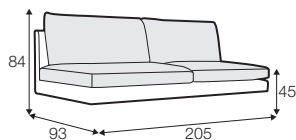

LUX lux

COVERS

FC fixed

SPECIAL

modular system

Leather detail in armrests. All drawings shown height with leg no 141 H-18.

footstool 90x50

2 seater

3 seater

set 1 right / or left
3 seater left / or right
+ chaiselongue right / or left

modular system

elements of the modular system

2 seater left / or right

2 seater without armrests

3 seater left / or right

3 seater without armrests

chaiselongue right / or left

divan right / or left

corner 90°

extra dimensions

depth of seat

accessories

cushion
55x55