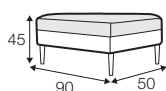

LUX lux

COVERS

FC fixed

SPECIAL

modular system

Leather detail in armrests. All drawings shown height with leg no 141 H-18.

footstool 90x50

2 seater

3 seater

set 1 right / or left
3 seater left / or right
+ chaiselongue right / or left

modular system

elements of the modular system

2 seater left / or right

2 seater without armrests

3 seater left / or right

3 seater without armrests

chaiselongue right / or left

divan right / or left

corner 90°

extra dimensions

depth of seat

accessories

cushion
55x55