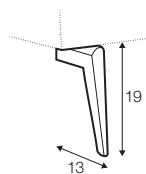

3 seater

set 1 right / or left
3 seater left / or right
+ chaiselongue right / or left

modular system

elements of the modular system

2 seater left / or right

2 seater without armrests

3 seater left / or right

3 seater without armrests

chaiselongue right / or left

divan right / or left

corner 90°

extra dimensions

depth of seat

accessories

cushion
55x55

cushion
with roll

armrest
cushion

legs

no. 141
wood
recommended

no. 177
metal painted
black or grey

no. 139
aluminium