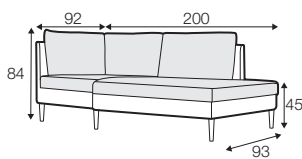

LUX lux

COVERS

FC fixed

SPECIAL

modular system

Leather detail in armrests. All drawings shown height with leg no 141 H-18.

footstool 90x50

2 seater

3 seater

set 1 right / or left
3 seater left / or right
+ chaiselongue right / or left

modular system

elements of the modular system

2 seater left / or right

2 seater without armrests

3 seater left / or right

3 seater without armrests

chaiselongue right / or left

divan right / or left

corner 90°

extra dimensions

depth of seat

accessories

cushion
55x55