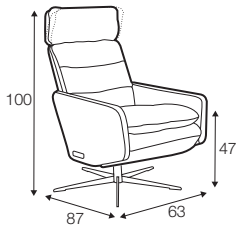

Liv Relax

UPHOLSTERY

fabric

leather

COMFORTS

LUX

lux

COVERS

FC

fixed

armchair