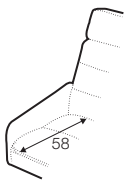

## extra dimensions

depth of seat

recliner (2 motor chair): electric

manual headrest