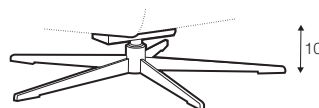

legs

swivel
black