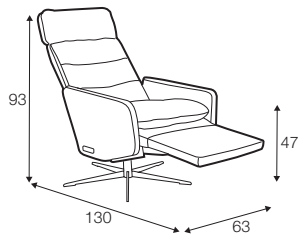

## COVERS

FC

fixed

armchair

## extra dimensions

depth of seat

recliner (2 motor chair): electric

manual headrest