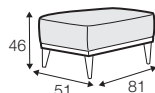

FC fixed

Buttons available in one colour.

armchair

footstool 81x51

fixed cushion

footstool 81x51

loose cushion

2 seater

2,5 seater

3 seater

example with buttons
3 seater

extra dimensions

depth of seat

legs

no. 91

wood