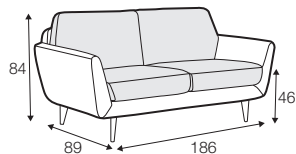

FC fixed

Buttons available in one colour.

armchair

footstool 81x51

fixed cushion

footstool 81x51

loose cushion

2 seater

2,5 seater

3 seater

example with buttons
3 seater

extra dimensions

depth of seat

legs

no. 91

wood