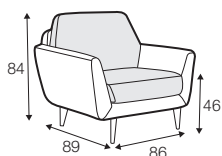

FC fixed

Buttons available in one colour.

armchair

footstool 81x51

fixed cushion

footstool 81x51

loose cushion

2 seater

2,5 seater

3 seater

example with buttons
3 seater

extra dimensions

depth of seat

legs

no. 91

wood