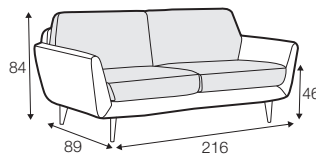

FC fixed

Buttons available in one colour.

armchair

footstool 81x51

fixed cushion

footstool 81x51

loose cushion

2 seater

2,5 seater

3 seater

example with buttons
3 seater

extra dimensions

depth of seat

legs

no. 91

wood