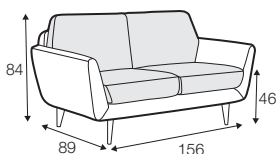

FC fixed

Buttons available in one colour.

armchair

footstool 81x51

fixed cushion

footstool 81x51

loose cushion

2 seater

2,5 seater

3 seater

example with buttons
3 seater

extra dimensions

depth of seat

legs

no. 91

wood