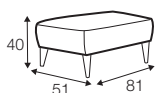

FC fixed

Buttons available in one colour.

armchair

footstool 81x51

fixed cushion

footstool 81x51

loose cushion

2 seater

2,5 seater

3 seater

example with buttons
3 seater

extra dimensions

depth of seat

legs

no. 91

wood