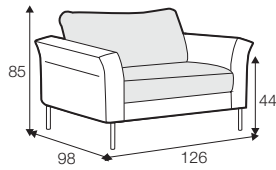

lux

classic

fixed

loose with velcro

All drawings shown height with leg no. 145A H-15.

armchair

armchair wide

footstool 90x70

2 seater

3 seater

3XL seater (divided, two cushions)

3XL seater (divided, three cushions)

set 1 right / or left

2 seater left / or right + chaiselongue right / or left

set 2 right / or left

3 seater left / or right + chaiselongue wide right / or left

set 3 right / or left

2 seater left / or right + divan right / or left

set 4 right / or left

3 seater left / or right + divan right / or left

set 5 right / or left
3 seater left / or right + cozy corner right / or left

set 6
divan left + 2 seater without armrests + divan right

set 7 right / or left
chaiselongue left / or right + 2 seater without armrests
+ divan right / or left

set 8 right / or left
2 seater left / or right + corner 90° no. 1 + 3 seater right / or left