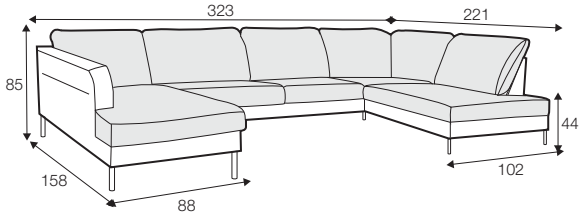

lux

classic

fixed

loose with velcro

All drawings shown height with leg no. 145A H-15.

armchair

armchair wide

footstool 90x70

set 3 right / or left

2 seater left / or right + divan right / or left

set 4 right / or left

3 seater left / or right + divan right / or left

set 5 right / or left
3 seater left / or right + cozy corner right / or left

set 6
divan left + 2 seater without armrests + divan right

set 7 right / or left
chaiselongue left / or right + 2 seater without armrests
+ divan right / or left

set 8 right / or left
2 seater left / or right + corner 90° no. 1 + 3 seater right / or left

set 9 right / or left
2 seater left / or right + corner 90° no. 2 + 3 seater right / or left

set 10 left / or right
chaiselongue left / or right + 2 seater without armrests
+ corner 90° no. 1 + 2 seater right / or left