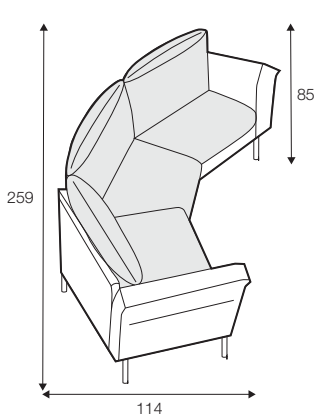

lux

classic

fixed

loose with velcro

All drawings shown height with leg no. 145A H-15.

armchair

armchair wide

footstool 90x70

set 6
divan left + 2 seater without armrests + divan right

set 7 right / or left
chaiselongue left / or right + 2 seater without armrests
+ divan right / or left

set 8 right / or left
2 seater left / or right + corner 90° no. 1 + 3 seater right / or left

set 9 right / or left
2 seater left / or right + corner 90° no. 2 + 3 seater right / or left

set 10 left / or right
chaiselongue left / or right + 2 seater without armrests
+ corner 90° no. 1 + 2 seater right / or left

set 13
armchair left + corner 30°
+ armchair right

set 14
armchair wide left + corner 30°
+ armchair wide right

modular system

elements of the modular system

armchair left / or right

armchair without armrests