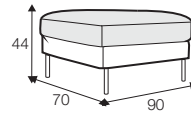

lux

classic

fixed

loose with velcro

All drawings shown height with leg no. 145A H-15.

armchair

armchair wide

footstool 90x70

2 seater

3 seater

3XL seater (divided, two cushions)

3XL seater (divided, three cushions)

set 1 right / or left

2 seater left / or right + chaiselongue right / or left

set 2 right / or left

3 seater left / or right + chaiselongue wide right / or left