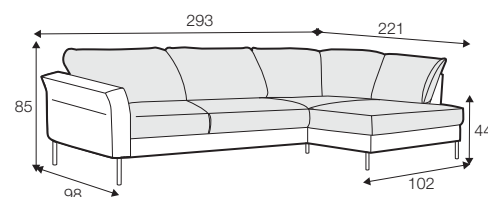

lux

classic

fixed

loose with velcro

All drawings shown height with leg no. 145A H-15.

armchair

armchair wide

footstool 90x70

2 seater

3 seater

3XL seater (divided, two cushions)

3XL seater (divided, three cushions)

set 1 right / or left

2 seater left / or right + chaiselongue right / or left

set 2 right / or left

3 seater left / or right + chaiselongue wide right / or left

set 3 right / or left

2 seater left / or right + divan right / or left

set 4 right / or left

3 seater left / or right + divan right / or left

set 5 right / or left
3 seater left / or right + cozy corner right / or left

set 6
divan left + 2 seater without armrests + divan right

set 7 right / or left
chaiselongue left / or right + 2 seater without armrests
+ divan right / or left

set 8 right / or left
2 seater left / or right + corner 90° no. 1 + 3 seater right / or left