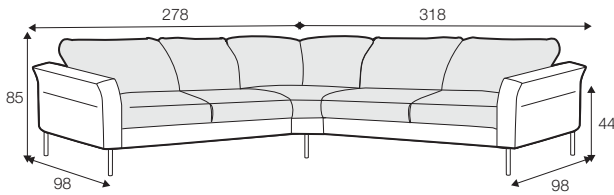

lux

classic

fixed

loose with velcro

All drawings shown height with leg no. 145A H-15.

armchair

armchair wide

footstool 90x70

set 3 right / or left

2 seater left / or right + divan right / or left

set 4 right / or left

3 seater left / or right + divan right / or left

set 5 right / or left
3 seater left / or right + cozy corner right / or left

set 6
divan left + 2 seater without armrests + divan right

set 7 right / or left
chaiselongue left / or right + 2 seater without armrests
+ divan right / or left

set 8 right / or left
2 seater left / or right + corner 90° no. 1 + 3 seater right / or left

set 9 right / or left
2 seater left / or right + corner 90° no. 2 + 3 seater right / or left

set 10 left / or right
chaiselongue left / or right + 2 seater without armrests
+ corner 90° no. 1 + 2 seater right / or left