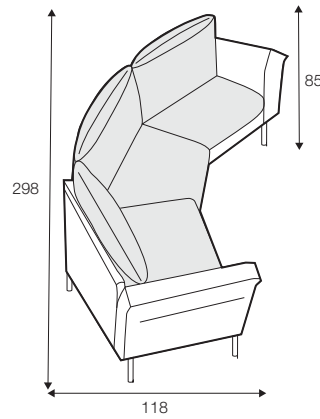

lux

classic

fixed

loose with velcro

All drawings shown height with leg no. 145A H-15.

armchair

armchair wide

footstool 90x70

set 6
divan left + 2 seater without armrests + divan right

set 7 right / or left
chaiselongue left / or right + 2 seater without armrests
+ divan right / or left

set 8 right / or left
2 seater left / or right + corner 90° no. 1 + 3 seater right / or left

set 9 right / or left
2 seater left / or right + corner 90° no. 2 + 3 seater right / or left

set 10 left / or right
chaiselongue left / or right + 2 seater without armrests
+ corner 90° no. 1 + 2 seater right / or left

set 13
armchair left + corner 30°
+ armchair right

set 14
armchair wide left + corner 30°
+ armchair wide right

modular system

elements of the modular system

armchair left / or right

armchair without armrests