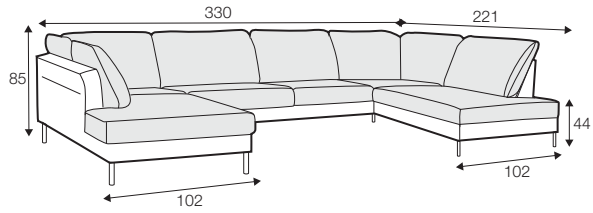

lux

classic

fixed

loose with velcro

All drawings shown height with leg no. 145A H-15.

armchair

armchair wide

footstool 90x70

set 3 right / or left

2 seater left / or right + divan right / or left

set 4 right / or left

3 seater left / or right + divan right / or left

set 5 right / or left
3 seater left / or right + cozy corner right / or left

set 6
divan left + 2 seater without armrests + divan right

set 7 right / or left
chaiselongue left / or right + 2 seater without armrests
+ divan right / or left

set 8 right / or left
2 seater left / or right + corner 90° no. 1 + 3 seater right / or left

set 9 right / or left
2 seater left / or right + corner 90° no. 2 + 3 seater right / or left

set 10 left / or right
chaiselongue left / or right + 2 seater without armrests
+ corner 90° no. 1 + 2 seater right / or left