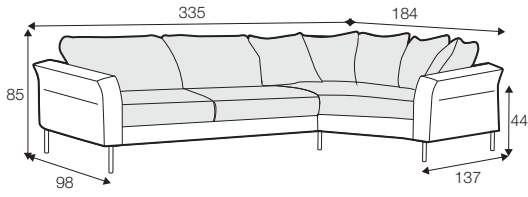

lux

classic

fixed

loose with velcro

All drawings shown height with leg no. 145A H-15.

armchair

armchair wide

footstool 90x70

2 seater

3 seater

3XL seater (divided, two cushions)

3XL seater (divided, three cushions)

set 1 right / or left

2 seater left / or right + chaiselongue right / or left

set 2 right / or left

3 seater left / or right + chaiselongue wide right / or left

set 3 right / or left

2 seater left / or right + divan right / or left

set 4 right / or left

3 seater left / or right + divan right / or left

set 5 right / or left
3 seater left / or right + cozy corner right / or left

set 6
divan left + 2 seater without armrests + divan right

set 7 right / or left
chaiselongue left / or right + 2 seater without armrests
+ divan right / or left

set 8 right / or left
2 seater left / or right + corner 90° no. 1 + 3 seater right / or left