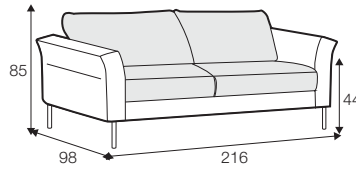

lux

classic

fixed

loose with velcro

All drawings shown height with leg no. 145A H-15.

armchair

armchair wide

footstool 90x70

2 seater

3 seater

3XL seater (divided, two cushions)

3XL seater (divided, three cushions)

set 1 right / or left

2 seater left / or right + chaiselongue right / or left

set 2 right / or left

3 seater left / or right + chaiselongue wide right / or left

set 6
divan left + 2 seater without armrests + divan right

set 7 right / or left
chaiselongue left / or right + 2 seater without armrests
+ divan right / or left

set 8 right / or left
2 seater left / or right + corner 90° no. 1 + 3 seater right / or left