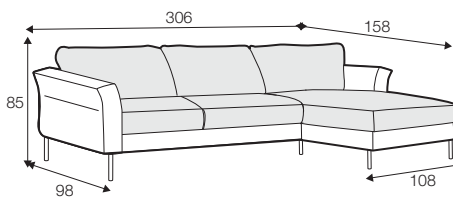

lux

classic

fixed

loose with velcro

All drawings shown height with leg no. 145A H-15.

armchair

armchair wide

footstool 90x70

2 seater

3 seater

3XL seater (divided, two cushions)

3XL seater (divided, three cushions)

set 1 right / or left

2 seater left / or right + chaiselongue right / or left

set 2 right / or left

3 seater left / or right + chaiselongue wide right / or left

set 3 right / or left

2 seater left / or right + divan right / or left

set 4 right / or left

3 seater left / or right + divan right / or left

set 5 right / or left
3 seater left / or right + cozy corner right / or left

set 6
divan left + 2 seater without armrests + divan right

set 7 right / or left
chaiselongue left / or right + 2 seater without armrests
+ divan right / or left

set 8 right / or left
2 seater left / or right + corner 90° no. 1 + 3 seater right / or left