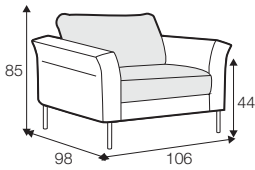

lux

classic

fixed

loose with velcro

All drawings shown height with leg no. 145A H-15.

armchair

armchair wide

footstool 90x70

2 seater

3 seater

3XL seater (divided, two cushions)

3XL seater (divided, three cushions)

set 1 right / or left

2 seater left / or right + chaiselongue right / or left

set 2 right / or left

3 seater left / or right + chaiselongue wide right / or left

set 3 right / or left

2 seater left / or right + divan right / or left

set 4 right / or left

3 seater left / or right + divan right / or left

set 5 right / or left
3 seater left / or right + cozy corner right / or left

set 6
divan left + 2 seater without armrests + divan right

set 7 right / or left
chaiselongue left / or right + 2 seater without armrests
+ divan right / or left

set 8 right / or left
2 seater left / or right + corner 90° no. 1 + 3 seater right / or left