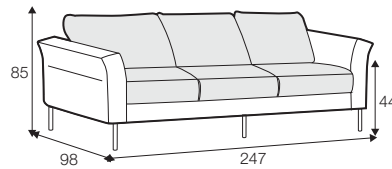

lux

classic

fixed

loose with velcro

All drawings shown height with leg no. 145A H-15.

armchair

armchair wide

footstool 90x70

2 seater

3 seater

3XL seater (divided, two cushions)

3XL seater (divided, three cushions)

set 1 right / or left

2 seater left / or right + chaiselongue right / or left

set 2 right / or left

3 seater left / or right + chaiselongue wide right / or left

set 3 right / or left

2 seater left / or right + divan right / or left

set 4 right / or left

3 seater left / or right + divan right / or left

set 5 right / or left
3 seater left / or right + cozy corner right / or left

set 6
divan left + 2 seater without armrests + divan right

set 7 right / or left
chaiselongue left / or right + 2 seater without armrests
+ divan right / or left

set 8 right / or left
2 seater left / or right + corner 90° no. 1 + 3 seater right / or left