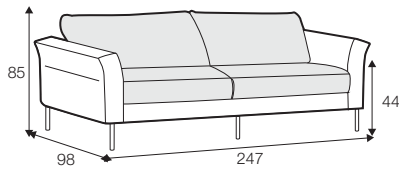

lux

classic

fixed

loose with velcro

All drawings shown height with leg no. 145A H-15.

armchair

armchair wide

footstool 90x70

2 seater

3 seater

3XL seater (divided, two cushions)

3XL seater (divided, three cushions)

set 1 right / or left

2 seater left / or right + chaiselongue right / or left

set 2 right / or left

3 seater left / or right + chaiselongue wide right / or left

set 3 right / or left

2 seater left / or right + divan right / or left

set 4 right / or left

3 seater left / or right + divan right / or left

set 5 right / or left
3 seater left / or right + cozy corner right / or left

set 6
divan left + 2 seater without armrests + divan right

set 7 right / or left
chaiselongue left / or right + 2 seater without armrests
+ divan right / or left

set 8 right / or left
2 seater left / or right + corner 90° no. 1 + 3 seater right / or left