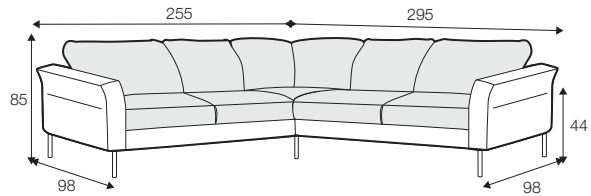

lux

classic

fixed

loose with velcro

All drawings shown height with leg no. 145A H-15.

armchair

armchair wide

footstool 90x70

set 3 right / or left

2 seater left / or right + divan right / or left

set 4 right / or left

3 seater left / or right + divan right / or left

set 5 right / or left
3 seater left / or right + cozy corner right / or left

set 6
divan left + 2 seater without armrests + divan right

set 7 right / or left
chaiselongue left / or right + 2 seater without armrests
+ divan right / or left

set 8 right / or left
2 seater left / or right + corner 90° no. 1 + 3 seater right / or left

set 9 right / or left
2 seater left / or right + corner 90° no. 2 + 3 seater right / or left

set 10 left / or right
chaiselongue left / or right + 2 seater without armrests
+ corner 90° no. 1 + 2 seater right / or left