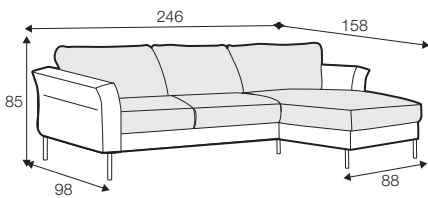

lux

classic

fixed

loose with velcro

All drawings shown height with leg no. 145A H-15.

armchair

armchair wide

footstool 90x70

2 seater

3 seater

3XL seater (divided, two cushions)

3XL seater (divided, three cushions)

set 1 right / or left

2 seater left / or right + chaiselongue right / or left

set 2 right / or left

3 seater left / or right + chaiselongue wide right / or left

set 3 right / or left

2 seater left / or right + divan right / or left

set 4 right / or left

3 seater left / or right + divan right / or left

set 5 right / or left
3 seater left / or right + cozy corner right / or left

set 6
divan left + 2 seater without armrests + divan right

set 7 right / or left
chaiselongue left / or right + 2 seater without armrests
+ divan right / or left

set 8 right / or left
2 seater left / or right + corner 90° no. 1 + 3 seater right / or left