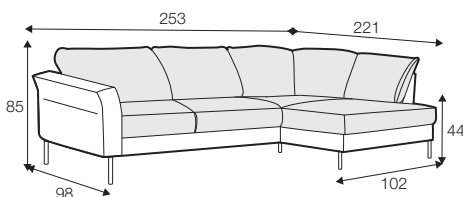

lux

classic

fixed

loose with velcro

All drawings shown height with leg no. 145A H-15.

armchair

armchair wide

footstool 90x70

2 seater

3 seater

3XL seater (divided, two cushions)

3XL seater (divided, three cushions)

set 1 right / or left

2 seater left / or right + chaiselongue right / or left

set 2 right / or left

3 seater left / or right + chaiselongue wide right / or left

set 3 right / or left

2 seater left / or right + divan right / or left

set 4 right / or left

3 seater left / or right + divan right / or left

set 5 right / or left
3 seater left / or right + cozy corner right / or left

set 6
divan left + 2 seater without armrests + divan right

set 7 right / or left
chaiselongue left / or right + 2 seater without armrests
+ divan right / or left

set 8 right / or left
2 seater left / or right + corner 90° no. 1 + 3 seater right / or left