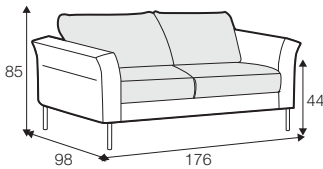

lux

classic

fixed

loose with velcro

All drawings shown height with leg no. 145A H-15.

armchair

armchair wide

footstool 90x70

2 seater

3 seater

3XL seater (divided, two cushions)

3XL seater (divided, three cushions)

set 1 right / or left

2 seater left / or right + chaiselongue right / or left

set 2 right / or left

3 seater left / or right + chaiselongue wide right / or left

set 3 right / or left

2 seater left / or right + divan right / or left

set 4 right / or left

3 seater left / or right + divan right / or left

set 5 right / or left
3 seater left / or right + cozy corner right / or left

set 6
divan left + 2 seater without armrests + divan right

set 7 right / or left
chaiselongue left / or right + 2 seater without armrests
+ divan right / or left

set 8 right / or left
2 seater left / or right + corner 90° no. 1 + 3 seater right / or left