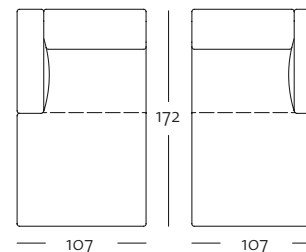

ASS-PSZ 141-19/107 ri

ASS-PSZ 141-19/107 le