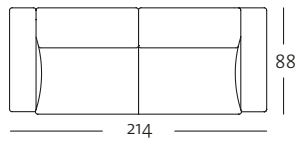

SOB 141-19/214