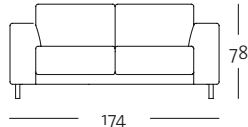

## OVERVIEW OF RANGE – Armrest narrow adjustable (ST-V-S)

Front view/Top view

Closing chair with footstool, armrest narrow adjustable: 105 x 172 cm

ASS-PSZ 141-19/105 le

ASS-PSZ 141-19/105 ri

ASS-PSZ 141-19/105 le

## OVERVIEW OF RANGE – Armrest wide with leg (ST-B-FU)

Front view/Top view

Sofa, armrest wide with leg, in widths: 154, 174, 194, 214 cm

SOB 141-19/154

SOB 141-19/174

SOB 141-19/154

SOB 141-19/174

SOB 141-19/194