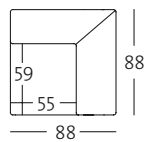

EPT 141-19/88