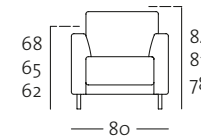

### Front view/Top view

Upholstered bench element:  
85 x 56 cm

PB 141

PB 141

Upholstered bench element:  
88 x 88 cm

PSZ 141

PSZ 141

Armchair: 80 cm