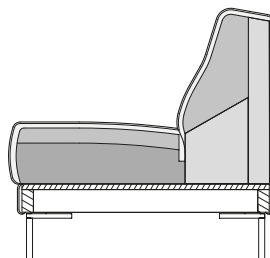

PROFILE

TECHNICAL DESIGN – CLASSIC

- Wooden inner frame
- Seat in polyurethane foam, “density” 37 kg/m³
- Soft foam overlay
- Back in polyether foam, “density” 30 kg/m³
- Standard foot: plastic tubular surface with matt chrome optics

The data of “density” can vary in a range of +/- 10%.