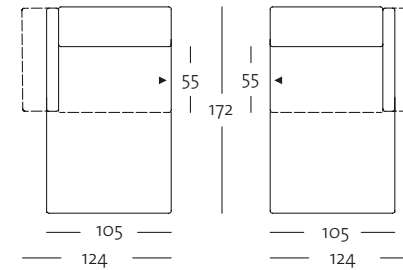

## OVERVIEW OF RANGE – Armrest narrow adjustable (ST-V-S)

Front view/Top view

Closing chair with footstool, armrest narrow adjustable: 105 x 172 cm

ASS-PSZ 141-19/105 le

ASS-PSZ 141-19/105 ri

ASS-PSZ 141-19/105 le