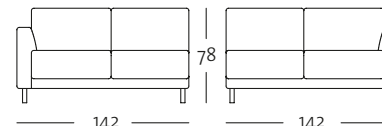

ASO 141-19/142 ri

OVERVIEW OF RANGE – Armrest narrow with leg (ST-S-FU)

Front view/Top view

Sectional sofa, armrest narrow with leg, in widths: 142, 162, 182, 202 cm

ASO 141-19/142 le