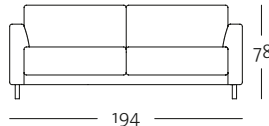

### Front view/Top view

Sofa, armrest narrow with leg, in widths: 154, 174, 194, 214 cm

SOB 141-19/154

SOB 141-19/174

SOB 141-19/154

SOB 141-19/174

SOB 141-19/194

SOB 141-19/214