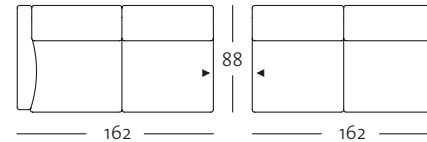

### Front view/Top view

Sectional sofa, armrest narrow with leg, in widths: 142, 162, 182, 202 cm

ASO 141-19/142 le

ASO 141-19/142 ri

ASO 141-19/142 le

ASO 141-19/142 ri

ASO 141-19/162 le

ASO 141-19/162 ri