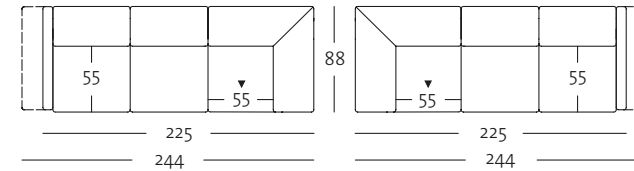

### Front view/Top view

Corner sectional sofa, armrest narrow adjustable: 225 cm (four different seat-depth options)

E-ASO 141-19/225 le

E-ASO 141-19/225 ri

E-ASO 141-19/225 le

E-ASO 141-19/225 ri

E-ASO 141-19/225 le