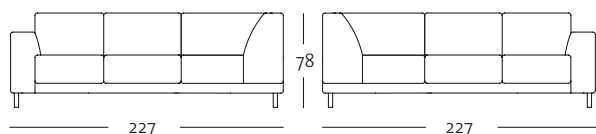

OVERVIEW OF RANGE – Armrest wide with leg (ST-B-FU)

Front view/Top view

Corner sectional sofa, armrest wide with leg: 227 cm (four different seat-depth options)

E-ASO 141-19/227 le

E-ASO 141-19/227 ri