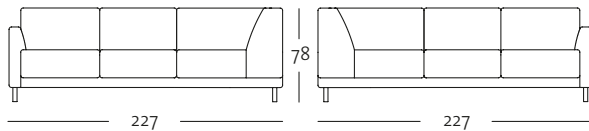

## OVERVIEW OF RANGE – Armrest narrow with leg (ST-S-FU)

Front view/Top view

Corner sectional sofa, armrest narrow with leg: 227 cm (four different seat-depth options)

E-ASO 141-19/227 le

E-ASO 141-19/227 ri