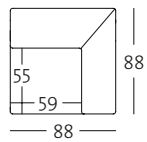

### Front view/Top view

Corner unit: 88 cm (four different seat-depth options)

EPT 141-19/88

EPT 141-19/88

EPT 141-19/88

EPT 141-19/88

EPT 141-19/88

EPT 141-19/88