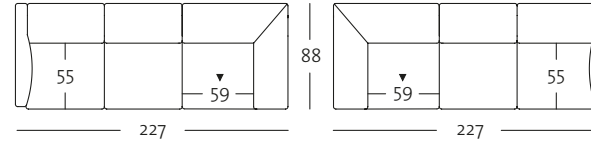

E-ASO 141-19/227 le

E-ASO 141-19/227 ri