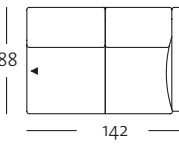

## OVERVIEW OF RANGE – Armrest wide with leg (ST-B-FU)

Front view/Top view

Sectional sofa, armrest wide with leg, in widths: 142, 162, 182, 202 cm

ASO 141-19/142 le

ASO 141-19/142 ri

ASO 141-19/142 le

ASO 141-19/142 ri