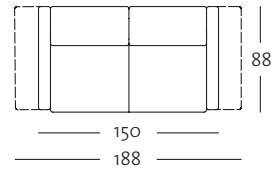

## OVERVIEW OF RANGE – Armrest narrow adjustable (ST-V-5)

Front view/Top view

Sofa, armrest narrow adjustable, in widths: 150, 170, 190, 210 cm

SOB 141-19/150

SOB 141-19/170

SOB 141-19/150

SOB 141-19/170

SOB 141-19/190