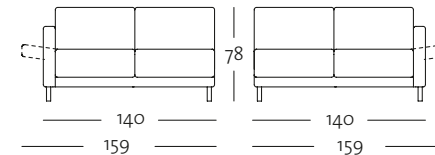

## OVERVIEW OF RANGE – Armrest narrow adjustable (ST-V-5)

Front view/Top view

Sectional sofa, armrest narrow adjustable, in widths: 140, 160, 180, 200 cm

ASO 141-19/140 le

ASO 141-19/140 ri

ASO 141-19/140 le