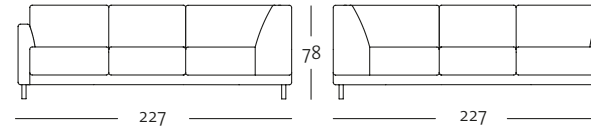

E-ASO 141-19/227 le

E-ASO 141-19/227 ri