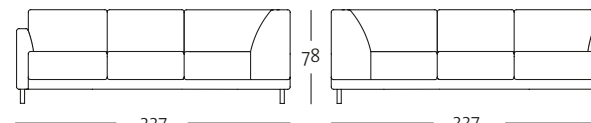

E-ASO 141-19/227 le

E-ASO 141-19/227 ri