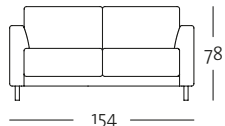

OVERVIEW OF RANGE – Armrest narrow with leg (ST-S-FU)

Front view/Top view

Sofa, armrest narrow with leg, in widths: 154, 174, 194, 214 cm

SOB 141-19/154