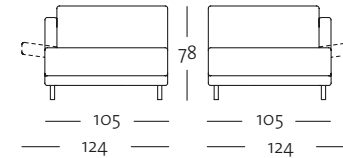

## OVERVIEW OF RANGE – Armrest narrow adjustable (ST-V-S)

Front view/Top view

Closing chair with footstool, armrest narrow adjustable: 105 x 172 cm

ASS-PSZ 141-19/105 le

ASS-PSZ 141-19/105 ri

ASS-PSZ 141-19/105 le