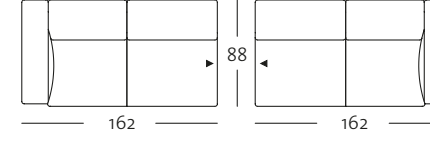

ASO 141-19/162 ri

ASO 141-19/162 le