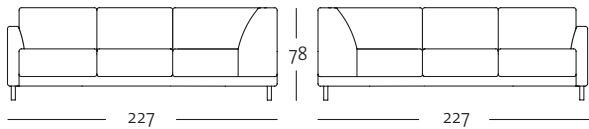

E-ASO 141-19/227 le

E-ASO 141-19/227 ri