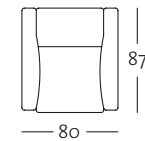

OVERVIEW OF RANGE – Modular models without side elements

Front view/Top view

Corner unit: 88 cm (four different seat-depth options)

OVERVIEW OF RANGE

Front view/Top view

Upholstered bench element:
85 x 56 cm

Upholstered bench element:
88 x 88 cm

Armchair: 80 cm

SE 141

Side view

Front view/Side view

Headrest: 52 x 75 cm