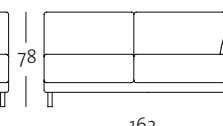

### Front view/Top view

Sectional sofa, armrest narrow with leg, in widths: 142, 162, 182, 202 cm

ASO 141-19/142 le

ASO 141-19/142 ri

ASO 141-19/142 le

ASO 141-19/142 ri

ASO 141-19/162 le

ASO 141-19/162 ri