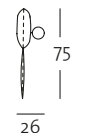

### Front view/Side view

Headrest: 52 x 75 cm

KS 141

KS 141

freistil  
141