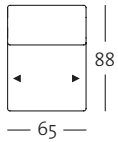

ASE 141-19/65

Sectional bench in the width: 110 cm