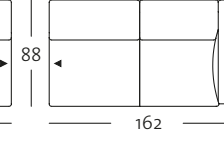

ASO 141-19/162 ri