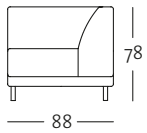

### Front view/Top view

Corner unit: 88 cm (four different seat-depth options)

EPT 141-19/88

EPT 141-19/88

EPT 141-19/88

EPT 141-19/88

EPT 141-19/88

EPT 141-19/88