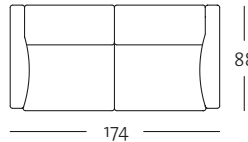

### Front view/Top view

Sofa, armrest narrow with leg, in widths: 154, 174, 194, 214 cm

SOB 141-19/154

SOB 141-19/174

SOB 141-19/154

SOB 141-19/174

SOB 141-19/194

SOB 141-19/214