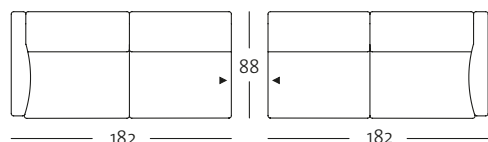

## OVERVIEW OF RANGE – Armrest narrow with leg (ST-S-FU)

Front view/Top view

Sectional sofa, armrest narrow with leg, in widths: 142, 162, 182, 202 cm

ASO 141-19/182 le

ASO 141-19/182 ri

ASO 141-19/182 le

ASO 141-19/182 ri