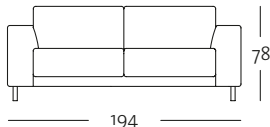

## OVERVIEW OF RANGE – Armrest wide with leg (ST-B-FU)

Front view/Top view

Sofa, armrest wide with leg, in widths: 154, 174, 194, 214 cm

SOB 141-19/154

SOB 141-19/174

SOB 141-19/154

SOB 141-19/174

SOB 141-19/194