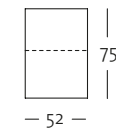

### Front view/Side view

Headrest: 52 x 75 cm

KS 141

KS 141

freistil  
141