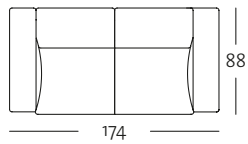

## OVERVIEW OF RANGE – Armrest wide with leg (ST-B-FU)

Front view/Top view

Sofa, armrest wide with leg, in widths: 154, 174, 194, 214 cm

SOB 141-19/154

SOB 141-19/174

SOB 141-19/154

SOB 141-19/174

SOB 141-19/194