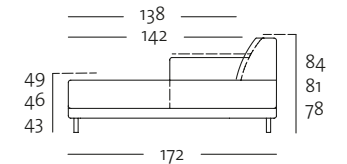

ASS-PSZ 141