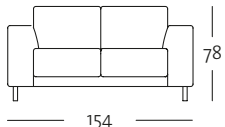

## OVERVIEW OF RANGE – Armrest narrow adjustable (ST-V-S)

Front view/Top view

Closing chair with footstool, armrest narrow adjustable: 105 x 172 cm

ASS-PSZ 141-19/105 le

ASS-PSZ 141-19/105 ri

ASS-PSZ 141-19/105 le

## OVERVIEW OF RANGE – Armrest wide with leg (ST-B-FU)

Front view/Top view

Sofa, armrest wide with leg, in widths: 154, 174, 194, 214 cm

SOB 141-19/154

SOB 141-19/174

SOB 141-19/154

SOB 141-19/174

SOB 141-19/194