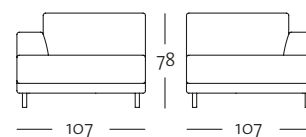

ASS-PSZ 141-19/107 ri

OVERVIEW OF RANGE – Armrest wide with leg (ST-B-FU)

Front view/Top view

Closing chair with footstool, armrest wide with leg: 107 x 172 cm

ASS-PSZ 141-19/107 le