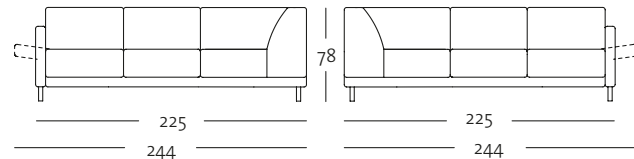

E-ASO 141-19/225 ri

E-ASO 141-19/225 le