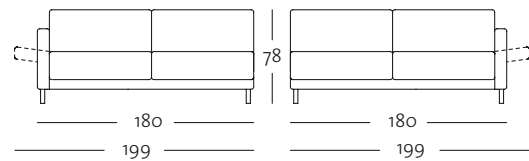

OVERVIEW OF RANGE – Armrest narrow adjustable (ST-V-S)

Front view/Top view

Sectional sofa, armrest narrow adjustable, in widths: 140, 160, 180, 200 cm

ASO 141-19/180 le

ASO 141-19/180 ri