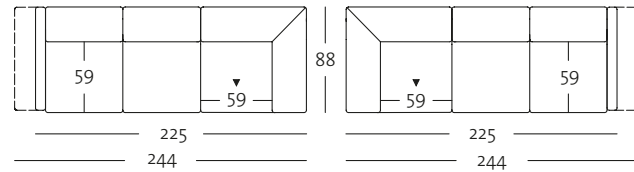

## OVERVIEW OF RANGE – Armrest narrow adjustable (ST-V-S)

Front view/Top view

Corner sectional sofa, armrest narrow adjustable: 225 cm (four different seat-depth options)

E-ASO 141-19/225 le

E-ASO 141-19/225 ri