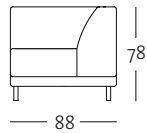

### Front view/Top view

Corner unit: 88 cm (four different seat-depth options)

EPT 141-19/88

EPT 141-19/88

EPT 141-19/88

EPT 141-19/88

EPT 141-19/88

EPT 141-19/88