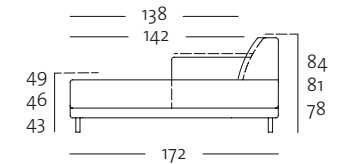

ASS-PSZ 141