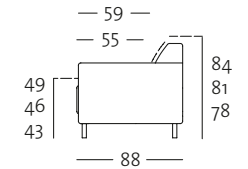

SOB/ASO 141