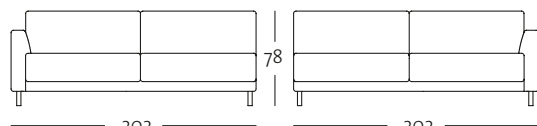

## OVERVIEW OF RANGE – Armrest narrow with leg (ST-S-FU)

Front view/Top view

Sectional sofa, armrest narrow with leg, in widths: 142, 162, 182, 202 cm

ASO 141-19/182 le

ASO 141-19/182 ri

ASO 141-19/182 le

ASO 141-19/182 ri