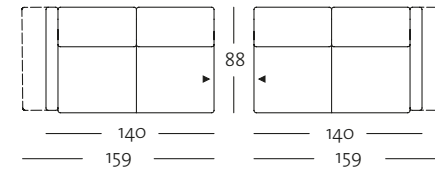

## OVERVIEW OF RANGE – Armrest narrow adjustable (ST-V-5)

Front view/Top view

Sectional sofa, armrest narrow adjustable, in widths: 140, 160, 180, 200 cm

ASO 141-19/140 le

ASO 141-19/140 ri

ASO 141-19/140 le