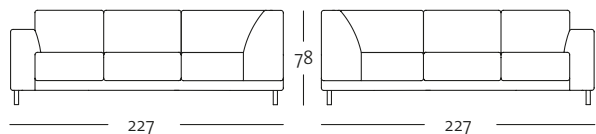

### Front view/Top view

Corner sectional sofa, armrest wide with leg: 227 cm (four different seat-depth options)

E-ASO 141-19/227 le

E-ASO 141-19/227 ri

E-ASO 141-19/227 le

E-ASO 141-19/227 ri

E-ASO 141-19/227 le