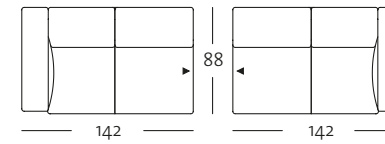

## OVERVIEW OF RANGE – Armrest wide with leg (ST-B-FU)

Front view/Top view

Sectional sofa, armrest wide with leg, in widths: 142, 162, 182, 202 cm

ASO 141-19/142 le

ASO 141-19/142 ri

ASO 141-19/142 le

ASO 141-19/142 ri