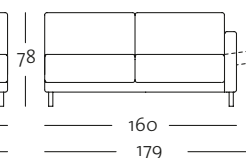

ASO 141-19/160 ri