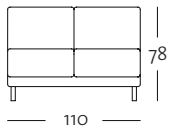

### Front view/Top view

Sectional chair in the width: 65 cm

ASE 141-19/65

ASE 141-19/65

Sectional bench in the width: 110 cm

ARB 141-19/110

ARB 141-19/110

SOFAS freistil 141