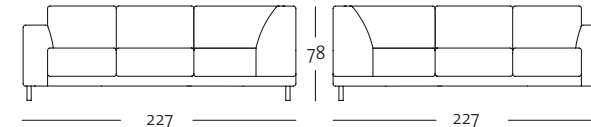

OVERVIEW OF RANGE – Armrest wide with leg (ST-B-FU)

Front view/Top view

Corner sectional sofa, armrest wide with leg: 227 cm (four different seat-depth options)

E-ASO 141-19/227 le

E-ASO 141-19/227 ri