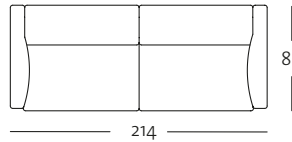

SOB 141-19/214