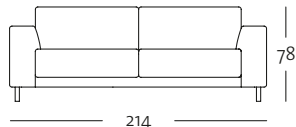

## OVERVIEW OF RANGE – Armrest wide with leg (ST-B-FU)

Front view/Top view

Sofa, armrest wide with leg, in widths: 154, 174, 194, 214 cm

SOB 141-19/154

SOB 141-19/174

SOB 141-19/154

SOB 141-19/174

SOB 141-19/194