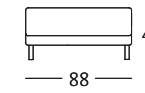

### Front view/Top view

Upholstered bench element:  
85 x 56 cm

PB 141

PB 141

Upholstered bench element:  
88 x 88 cm

PSZ 141

PSZ 141

Armchair: 80 cm