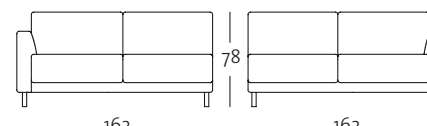

### Front view/Top view

Sectional sofa, armrest narrow with leg, in widths: 142, 162, 182, 202 cm

ASO 141-19/142 le

ASO 141-19/142 ri

ASO 141-19/142 le

ASO 141-19/142 ri

ASO 141-19/162 le

ASO 141-19/162 ri