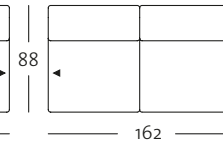

ASO 141-19/162 ri