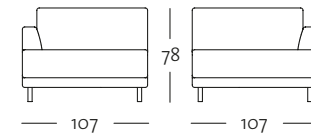

## OVERVIEW OF RANGE – Armrest narrow with leg (ST-S-FU)

Front view/Top view

Corner sectional sofa, armrest narrow with leg: 227 cm (four different seat-depth options)

E-ASO 141-19/227 le

E-ASO 141-19/227 ri

## OVERVIEW OF RANGE – Armrest narrow with leg (ST-S-FU)

Front view/Top view

Closing chair with footstool, armrest narrow with leg: 107 x 172 cm

ASS-PSZ 141-19/107 le

ASS-PSZ 141-19/107 ri

ASS-PSZ 141-19/107 le