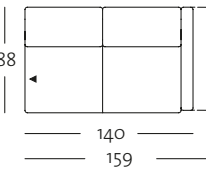

## OVERVIEW OF RANGE – Armrest narrow adjustable (ST-V-5)

Front view/Top view

Sectional sofa, armrest narrow adjustable, in widths: 140, 160, 180, 200 cm

ASO 141-19/140 le

ASO 141-19/140 ri

ASO 141-19/140 le