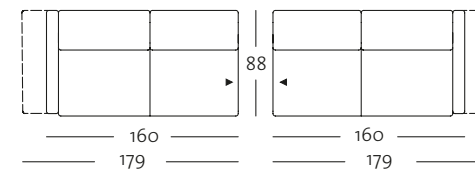

ASO 141-19/160 ri

ASO 141-19/160 le