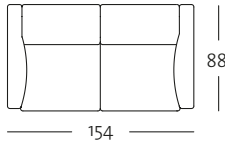

## OVERVIEW OF RANGE – Armrest wide with leg (ST-B-FU)

Front view/Top view

Sofa, armrest wide with leg, in widths: 154, 174, 194, 214 cm

SOB 141-19/154

SOB 141-19/174

SOB 141-19/154

SOB 141-19/174

SOB 141-19/194