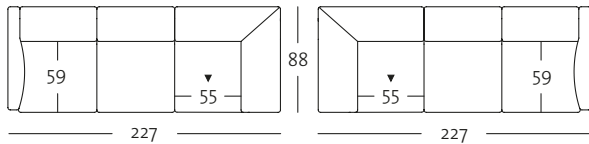

E-ASO 141-19/227 ri

E-ASO 141-19/227 le