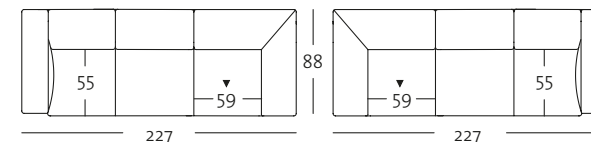

E-ASO 141-19/227 le

E-ASO 141-19/227 ri