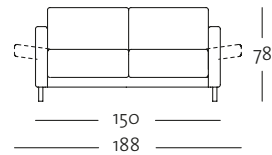

OVERVIEW OF RANGE – Armrest narrow adjustable (ST-V-5)

Front view/Top view

Sofa, armrest narrow adjustable, in widths: 150, 170, 190, 210 cm

SOB 141-19/150