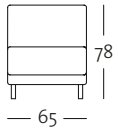

ASE 141-19/65