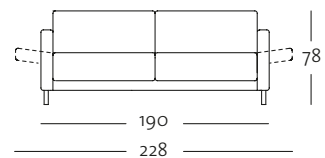

## OVERVIEW OF RANGE – Armrest narrow adjustable (ST-V-5)

Front view/Top view

Sofa, armrest narrow adjustable, in widths: 150, 170, 190, 210 cm

SOB 141-19/150

SOB 141-19/170

SOB 141-19/150

SOB 141-19/170

SOB 141-19/190