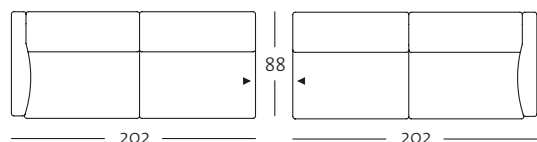

ASO 141-19/202 le

ASO 141-19/202 ri

OVERVIEW OF RANGE – Armrest narrow with leg (ST-S-FU)

Front view/Top view

Corner sectional sofa, armrest narrow with leg: 227 cm (four different seat-depth options)