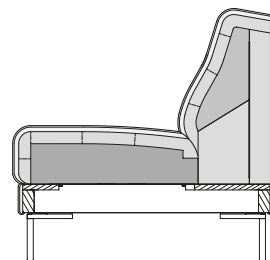

TECHNICAL DESIGN – Lounge

- Wooden inner frame
- Belt spring system
- Seat in polyurethane foam, “density” 37 kg/m³, covered with a pad worked into ticking chambers with a foam fibre filling
- Back in polyether foam, “density” 30 kg/m³ covered with a pad worked into ticking chambers with a foam fibre filling
- Standard foot: plastic tubular surface with matt chrome optics

The data of “density” can vary in a range of +/- 10%.