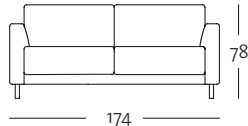

## LEG VERSIONS

freistil 141 – Your alternatives:

- 1  3 armrest versions
- 2  13 leg versions
- 3  3 seat heights: 43 and 46 cm or 49 cm \*
- 4  2 seat depths (55 and 59 cm)
- 5  2 seat comfort versions (Lounge and Classic)
- 6  4 single sofa benches
- 7  8 sectional sofa-elements

\* However seat height 49 cm is only possible with the tubular steel leg, tapered steel leg or tapered foot oak (sloping conical base too).

SE 141-19/80

SOB 141-19/170 ST-V-S

ASO 141-19/162 ST-S-FU le  
ASS-PSZ 141-19/105 ST-V-S ri

### Front view/Top view

Sofa, armrest narrow with leg, in widths: 154, 174, 194, 214 cm

SOB 141-19/154

SOB 141-19/174

SOB 141-19/154

SOB 141-19/174

SOB 141-19/194

SOB 141-19/214