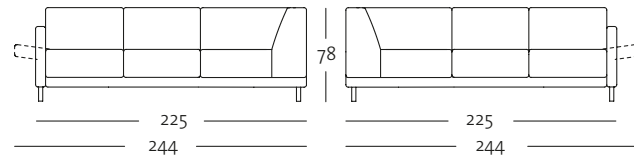

## OVERVIEW OF RANGE – Armrest narrow adjustable (ST-V-S)

Front view/Top view

Corner sectional sofa, armrest narrow adjustable: 225 cm (four different seat-depth options)

E-ASO 141-19/225 le

E-ASO 141-19/225 ri