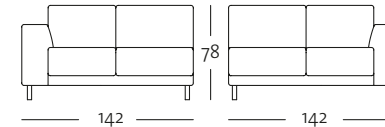

## OVERVIEW OF RANGE – Armrest wide with leg (ST-B-FU)

Front view/Top view

Sofa, armrest wide with leg, in widths: 154, 174, 194, 214 cm

SOB 141-19/154

SOB 141-19/174

SOB 141-19/154

SOB 141-19/174

SOB 141-19/194

## OVERVIEW OF RANGE – Armrest wide with leg (ST-B-FU)

Front view/Top view

Sectional sofa, armrest wide with leg, in widths: 142, 162, 182, 202 cm

ASO 141-19/142 le

ASO 141-19/142 ri

ASO 141-19/142 le

ASO 141-19/142 ri