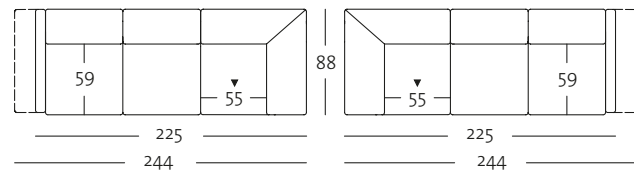

E-ASO 141-19/225 ri

E-ASO 141-19/225 le