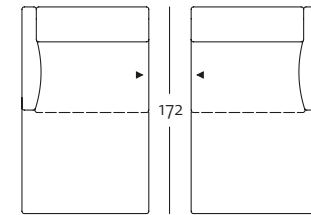

## OVERVIEW OF RANGE – Armrest narrow with leg (ST-S-FU)

Front view/Top view

Closing chair with footstool, armrest narrow with leg: 107 x 172 cm

ASS-PSZ 141-19/107 le

ASS-PSZ 141-19/107 ri

ASS-PSZ 141-19/107 le