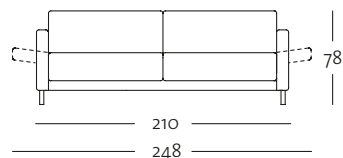

## OVERVIEW OF RANGE – Armrest narrow adjustable (ST-V-5)

Front view/Top view

Sofa, armrest narrow adjustable, in widths: 150, 170, 190, 210 cm

SOB 141-19/150

SOB 141-19/170

SOB 141-19/150

SOB 141-19/170

SOB 141-19/190