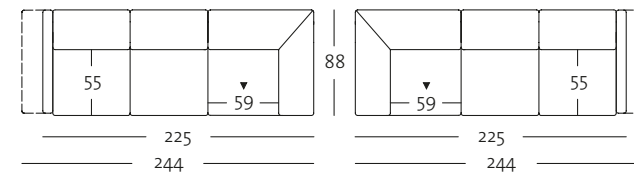

E-ASO 141-19/225 le

E-ASO 141-19/225 ri