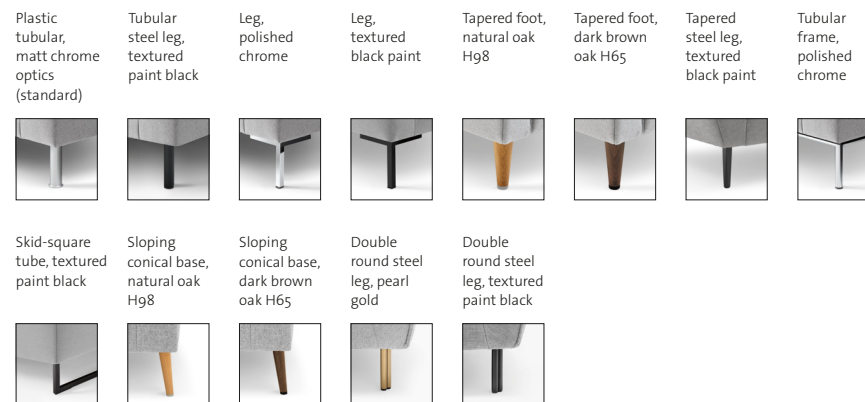

LEG VERSIONS