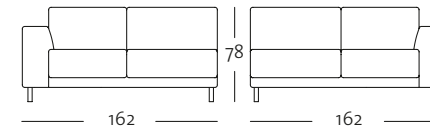

## OVERVIEW OF RANGE – Armrest wide with leg (ST-B-FU)

Front view/Top view

Sectional sofa, armrest wide with leg, in widths: 142, 162, 182, 202 cm

ASO 141-19/142 le

ASO 141-19/142 ri

ASO 141-19/142 le

ASO 141-19/142 ri