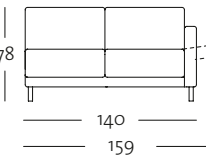

## OVERVIEW OF RANGE – Armrest narrow adjustable (ST-V-5)

Front view/Top view

Sectional sofa, armrest narrow adjustable, in widths: 140, 160, 180, 200 cm

ASO 141-19/140 le

ASO 141-19/140 ri

ASO 141-19/140 le