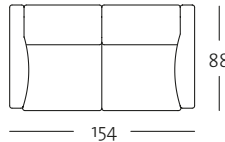

### Front view/Top view

Sofa, armrest narrow with leg, in widths: 154, 174, 194, 214 cm

SOB 141-19/154

SOB 141-19/174

SOB 141-19/154

SOB 141-19/174

SOB 141-19/194

SOB 141-19/214