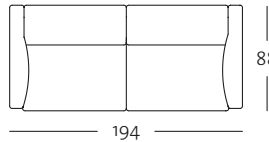

### Front view/Top view

Sofa, armrest narrow with leg, in widths: 154, 174, 194, 214 cm

SOB 141-19/154

SOB 141-19/174

SOB 141-19/154

SOB 141-19/174

SOB 141-19/194

SOB 141-19/214