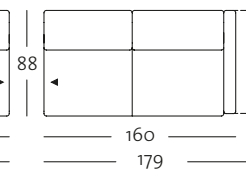

ASO 141-19/160 ri