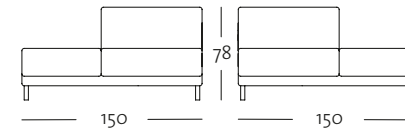

OVERVIEW OF RANGE – Modular models without side elements

Front view/Top view

Sectional bench with footstool in widths: 150, 170 cm

ARB-PSZ 141-19/150 le

ARB-PSZ 141-19/150 ri