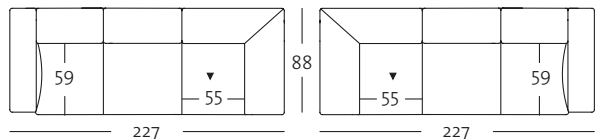

E-ASO 141-19/227 ri

E-ASO 141-19/227 le