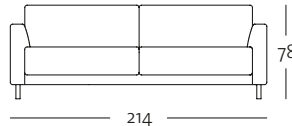

### Front view/Top view

Sofa, armrest narrow with leg, in widths: 154, 174, 194, 214 cm

SOB 141-19/154

SOB 141-19/174

SOB 141-19/154

SOB 141-19/174

SOB 141-19/194

SOB 141-19/214