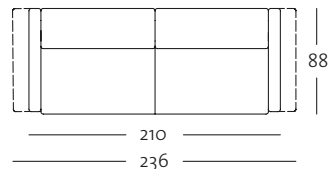

SOB 141-19/210