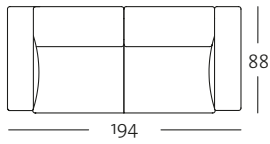

SOB 141-19/194