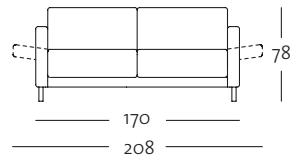

SOB 141-19/170