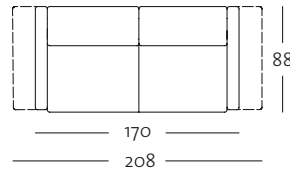

## OVERVIEW OF RANGE – Armrest narrow adjustable (ST-V-5)

Front view/Top view

Sofa, armrest narrow adjustable, in widths: 150, 170, 190, 210 cm

SOB 141-19/150

SOB 141-19/170

SOB 141-19/150

SOB 141-19/170

SOB 141-19/190