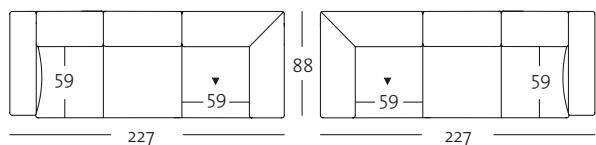

### Front view/Top view

Corner sectional sofa, armrest wide with leg: 227 cm (four different seat-depth options)

E-ASO 141-19/227 le

E-ASO 141-19/227 ri

E-ASO 141-19/227 le

E-ASO 141-19/227 ri

E-ASO 141-19/227 le