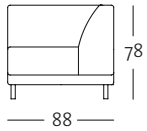

OVERVIEW OF RANGE – Modular models without side elements

Front view/Top view

Corner unit: 88 cm (four different seat-depth options)

EPT 141-19/88