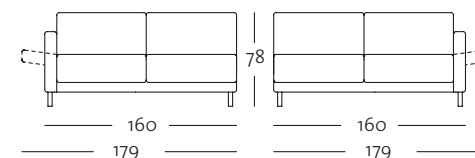

ASO 141-19/160 ri

ASO 141-19/160 le