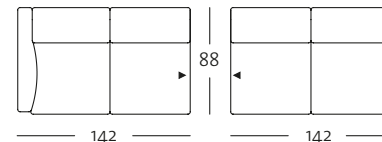

### Front view/Top view

Sectional sofa, armrest narrow with leg, in widths: 142, 162, 182, 202 cm

ASO 141-19/142 le

ASO 141-19/142 ri

ASO 141-19/142 le

ASO 141-19/142 ri

ASO 141-19/162 le

ASO 141-19/162 ri