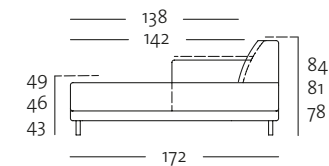

Side view

ASS-PSZ 141