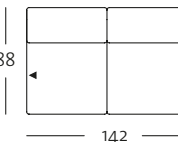

### Front view/Top view

Sectional sofa, armrest narrow with leg, in widths: 142, 162, 182, 202 cm

ASO 141-19/142 le

ASO 141-19/142 ri

ASO 141-19/142 le

ASO 141-19/142 ri

ASO 141-19/162 le

ASO 141-19/162 ri