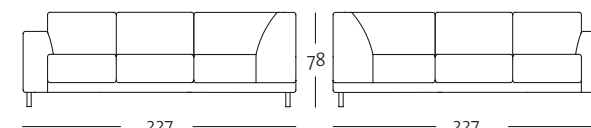

### Front view/Top view

Corner sectional sofa, armrest wide with leg: 227 cm (four different seat-depth options)

E-ASO 141-19/227 le

E-ASO 141-19/227 ri

E-ASO 141-19/227 le

E-ASO 141-19/227 ri

E-ASO 141-19/227 le