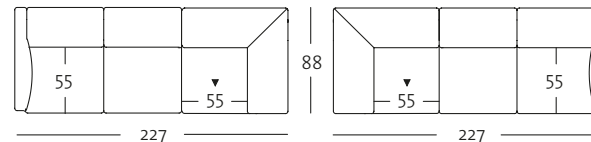

## OVERVIEW OF RANGE – Armrest narrow with leg (ST-S-FU)

Front view/Top view

Corner sectional sofa, armrest narrow with leg: 227 cm (four different seat-depth options)

E-ASO 141-19/227 le

E-ASO 141-19/227 ri