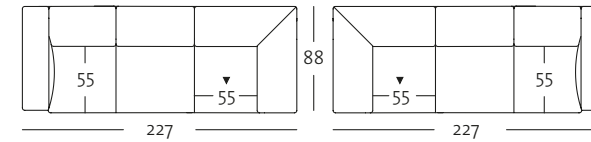

### Front view/Top view

Corner sectional sofa, armrest wide with leg: 227 cm (four different seat-depth options)

E-ASO 141-19/227 le

E-ASO 141-19/227 ri

E-ASO 141-19/227 le

E-ASO 141-19/227 ri

E-ASO 141-19/227 le