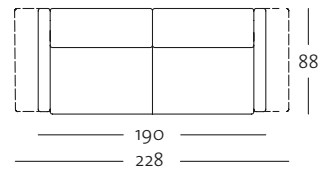

SOB 141-19/190