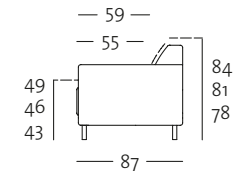

SE 141

Front view/Side view

Headrest: 52 x 75 cm