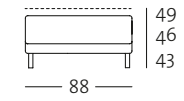

Side view

PSZ 141