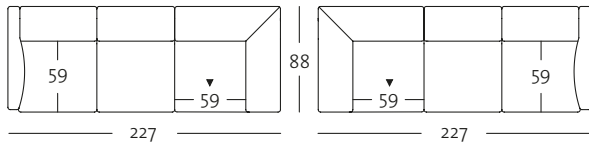

## OVERVIEW OF RANGE – Armrest narrow with leg (ST-S-FU)

Front view/Top view

Corner sectional sofa, armrest narrow with leg: 227 cm (four different seat-depth options)

E-ASO 141-19/227 le

E-ASO 141-19/227 ri