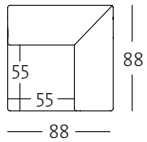

### Front view/Top view

Corner unit: 88 cm (four different seat-depth options)

EPT 141-19/88

EPT 141-19/88

EPT 141-19/88

EPT 141-19/88

EPT 141-19/88

EPT 141-19/88