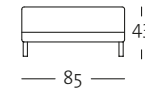

OVERVIEW OF RANGE

Front view/Top view

Upholstered bench element:
85 x 56 cm

PB 141