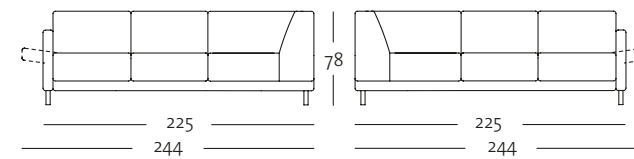

### Front view/Top view

Corner sectional sofa, armrest narrow adjustable: 225 cm (four different seat-depth options)

E-ASO 141-19/225 le

E-ASO 141-19/225 ri

E-ASO 141-19/225 le

E-ASO 141-19/225 ri

E-ASO 141-19/225 le