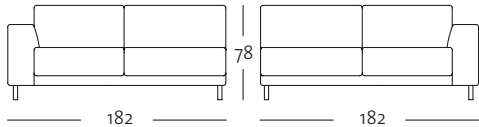

OVERVIEW OF RANGE – Armrest wide with leg (ST-B-FU)

Front view/Top view

Sectional sofa, armrest wide with leg, in widths: 142, 162, 182, 202 cm

ASO 141-19/182 le

ASO 141-19/182 ri