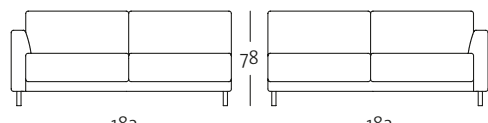

### Front view/Top view

Sectional sofa, armrest narrow with leg, in widths: 142, 162, 182, 202 cm

ASO 141-19/142 le

ASO 141-19/142 ri

ASO 141-19/142 le

ASO 141-19/142 ri

ASO 141-19/162 le

ASO 141-19/162 ri

## OVERVIEW OF RANGE – Armrest narrow with leg (ST-S-FU)

Front view/Top view

Sectional sofa, armrest narrow with leg, in widths: 142, 162, 182, 202 cm

ASO 141-19/182 le

ASO 141-19/182 ri

ASO 141-19/182 le

ASO 141-19/182 ri