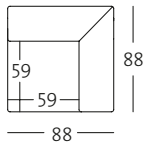

### Front view/Top view

Corner unit: 88 cm (four different seat-depth options)

EPT 141-19/88

EPT 141-19/88

EPT 141-19/88

EPT 141-19/88

EPT 141-19/88

EPT 141-19/88